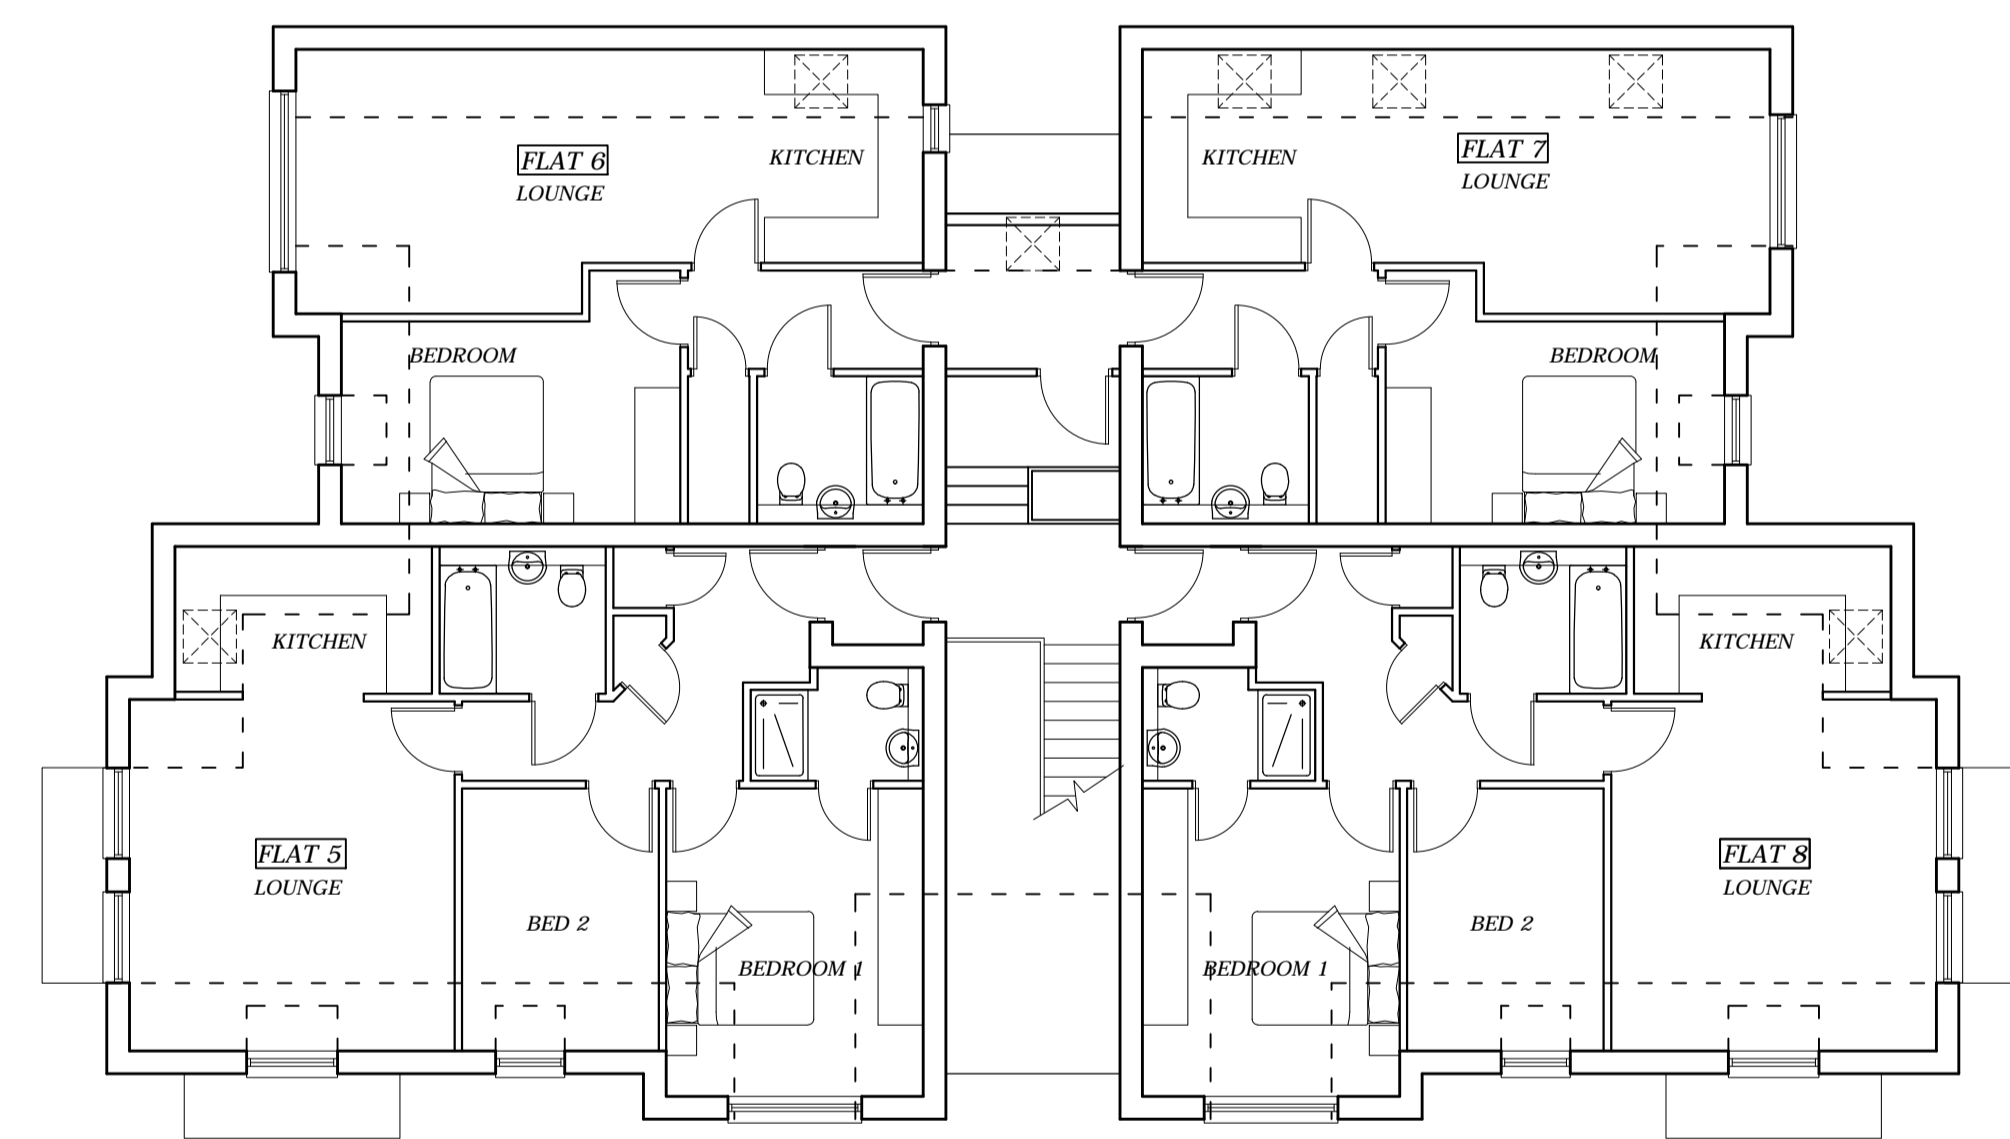

GROUND

FIRST

Floor Plans

LAND AT 177 HIVINGS HILL,  
CHESHAM, BUCKS.

W J Macleod  
ARCHITECT  
70b High Street, Northwood Middlesex HA6 1BL  
phone 01923 840600

Drawing Number	Revision
16 / 3428 / 2	
Date	
9 / 9 / 16	
Scale	
1:100@A1	